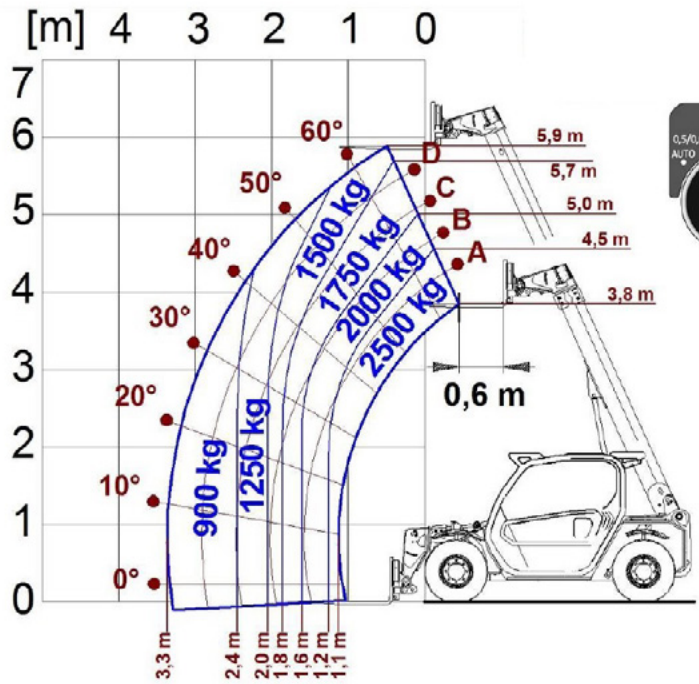

AS 1418.19-2007 Table B1 & D1

TF27.6EE4

Dimensions

	TF27.6EE4		
A (mm)	3910		
B (mm)	820		
C (mm)	2450		
D (mm)	640		
E (mm)	3495		
F (mm)	330		
H (mm)	1860		
M (mm)	1010		
P (mm)	1960		
R (mm)	3370		
S (mm)	4200		
Z (mm)	850