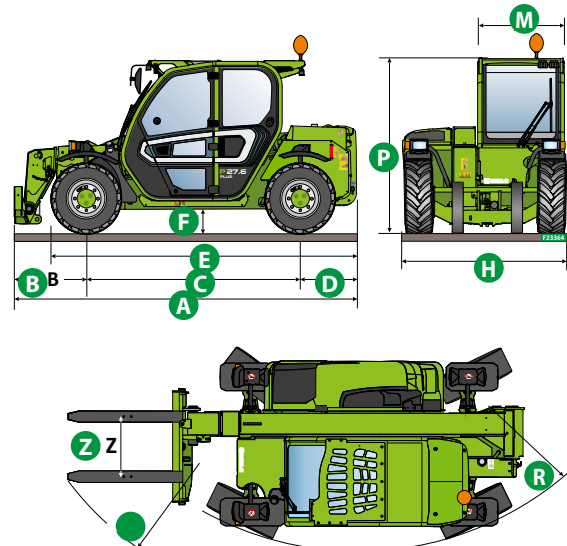

Dimensions

	TF27.6EE4		
A (mm)	3910		
B (mm)	820		
C (mm)	2450		
D (mm)	640		
E (mm)	3495		
F (mm)	330		
H (mm)	1860		
M (mm)	1010		
P (mm)	1960		
R (mm)	3370		
S (mm)	4200		
Z (mm)	850