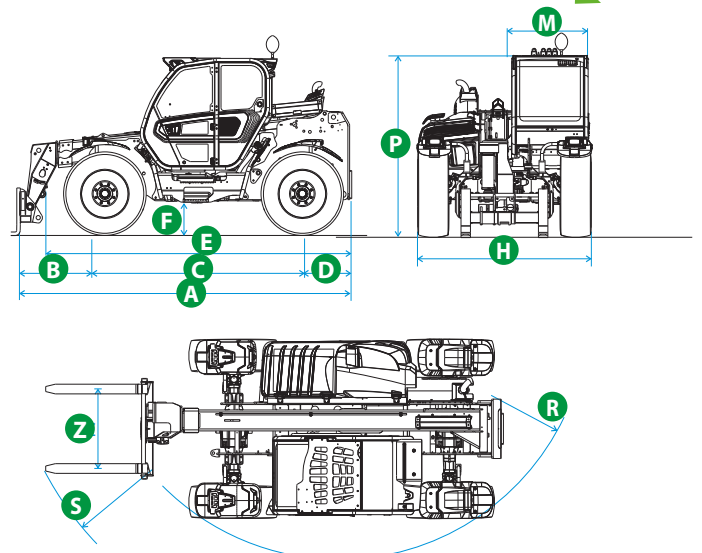

Medium Capacity Telehandlers

TF42.7TT-145

PERFORMANCE AND FEATURES	TF42.7 TT CS-145-CVT		
Performance			
Total unladen weight (kg)	8200		
Maximum capacity (kg)	4200		
Lifting height (m)	7,2		
Maximum reach (m)	3,8		
Maximum operating height (m)	7,2		
Maximum operating reach (m)	1,5		
Capacity at maximum height (kg)	4200		
Capacity at maximum reach (kg)	1750		
Lateral boom movement (mm)	± 150		
Tilting correction (%)	± 8		
Boom sections	2		
PowerTrain			
Turbo motor	DEUTZ TCD3.6		
Displacement/cylinders	3600/4		
Engine Power (kW/HP)	105/143		
Anti-pollution technology	STAGE V, SCR+DPF+DOC		
Reversible fan	●		
Maximum speed (km/h)	40		
Fuel tank (l)	140		
AdBlue tank (l)	18		
Hydrostatic transmission	CVTronic		
EPD	Plus		
Auto-revving joystick	●		
Axles - Reducers	Drop portal - RR700		
Machine brakes	Dry disc		
Automatic parking brake	●		
Hydraulic			
Hydraulic pump	LS+FS		
Flow rate/pressure (l/min - bar)	145-250		
Hydraulic tank	100		
Hydraulic outlet at the top of the boom	●		
Rear hydraulic outlets	○		
Cab			
Cab configuration	ECO		
ASCS Adaptive Stability Control System	Light		
FOPS LIV II cab	●		
ROPS cab	●		
Cab commands	Electronic joystick		
Tilting Cab	-		
Reverse shuttle	Dual reverse		
Configuration			
Cab suspension	●		
Boom suspension	○		
Suspension on axles	-		
Work headlights on cab	●		
Sun blind	○		
Tac-lock	●		
Provision for a platform	○		
Two floating forks	●		
Inching-Control	●		
Four-wheel drive	●		
Four-wheel steering	●		
Three steering modes	●		
Standard tyres	400/70-24"		
Optional tyres	460/70-R24		
Stabilisers	-		
Turret rotation	-		
Type approval as an agricultural tractor	○		
Approval with PNEUMATIC braking	○		
Approval with HYDRAULIC braking	○		
PTO	-		
3-point linkage	-		

- Not Available
● Standard
○ Optional

Load charts

TF42.7TT

Dimensions

	TF42.7 TT		
A (mm)	4730		
B (mm)	1215		
C (mm)	2810		
D (mm)	705		
E (mm)	4104		
F (mm)	460		
H (mm)	2310		
M (mm)	1010		
P (mm)	2530		
R (mm)	3985		
S (mm)	4800		
Z (mm)	850		