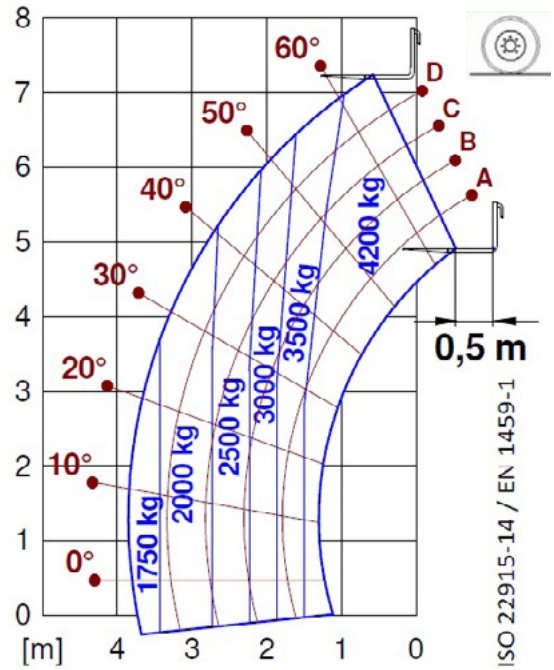

Medium Capacity Telehandlers

TF42.7TT-145

PERFORMANCE AND FEATURES	TF42.7 TT CS-145-CVT		
Performance			
Total unladen weight (kg)	8200		
Maximum capacity (kg)	4200		
Lifting height (m)	7,2		
Maximum reach (m)	3,8		
Maximum operating height (m)	7,2		
Maximum operating reach (m)	1,5		
Capacity at maximum height (kg)	4200		
Capacity at maximum reach (kg)	1750		
Lateral boom movement (mm)	± 150		
Tilting correction (%)	± 8		
Boom sections	2		
PowerTrain			
Turbo motor	DEUTZ TCD3.6		
Displacement/cylinders	3600/4		
Engine Power (kW/HP)	105/143		
Anti-pollution technology	STAGE V, SCR+DPF+DOC		
Reversible fan	●		
Maximum speed (km/h)	40		
Fuel tank (l)	140		
AdBlue tank (l)	18		
Hydrostatic transmission	CVTronic		
EPD	Plus		
Auto-revving joystick	●		
Axles - Reducers	Drop portal - RR700		
Machine brakes	Dry disc		
Automatic parking brake	●		
Hydraulic			
Hydraulic pump	LS+FS		
Flow rate/pressure (l/min - bar)	145-250		
Hydraulic tank	100		
Hydraulic outlet at the top of the boom	●		
Rear hydraulic outlets	○		
Cab			
Cab configuration	ECO		
ASCS Adaptive Stability Control System	Light		
FOPS LIV II cab	●		
ROPS cab	●		
Cab commands	Electronic joystick		
Tilting Cab	-		
Reverse shuttle	Dual reverse		
Configuration			
Cab suspension	●		
Boom suspension	○		
Suspension on axles	-		
Work headlights on cab	●		
Sun blind	○		
Tac-lock	●		
Provision for a platform	○		
Two floating forks	●		
Inching-Control	●		
Four-wheel drive	●		
Four-wheel steering	●		
Three steering modes	●		
Standard tyres	400/70-24"		
Optional tyres	460/70-R24		
Stabilisers	-		
Turret rotation	-		
Type approval as an agricultural tractor	○		
Approval with PNEUMATIC braking	○		
Approval with HYDRAULIC braking	○		
PTO	-		
3-point linkage	-		

- Not Available
● Standard
○ Optional

Load charts

TF42.7TT

Dimensions

	TF42.7 TT		
A (mm)	4730		
B (mm)	1215		
C (mm)	2810		
D (mm)	705		
E (mm)	4104		
F (mm)	460		
H (mm)	2310		
M (mm)	1010		
P (mm)	2530		
R (mm)	3985		
S (mm)	4800		
Z (mm)	850		